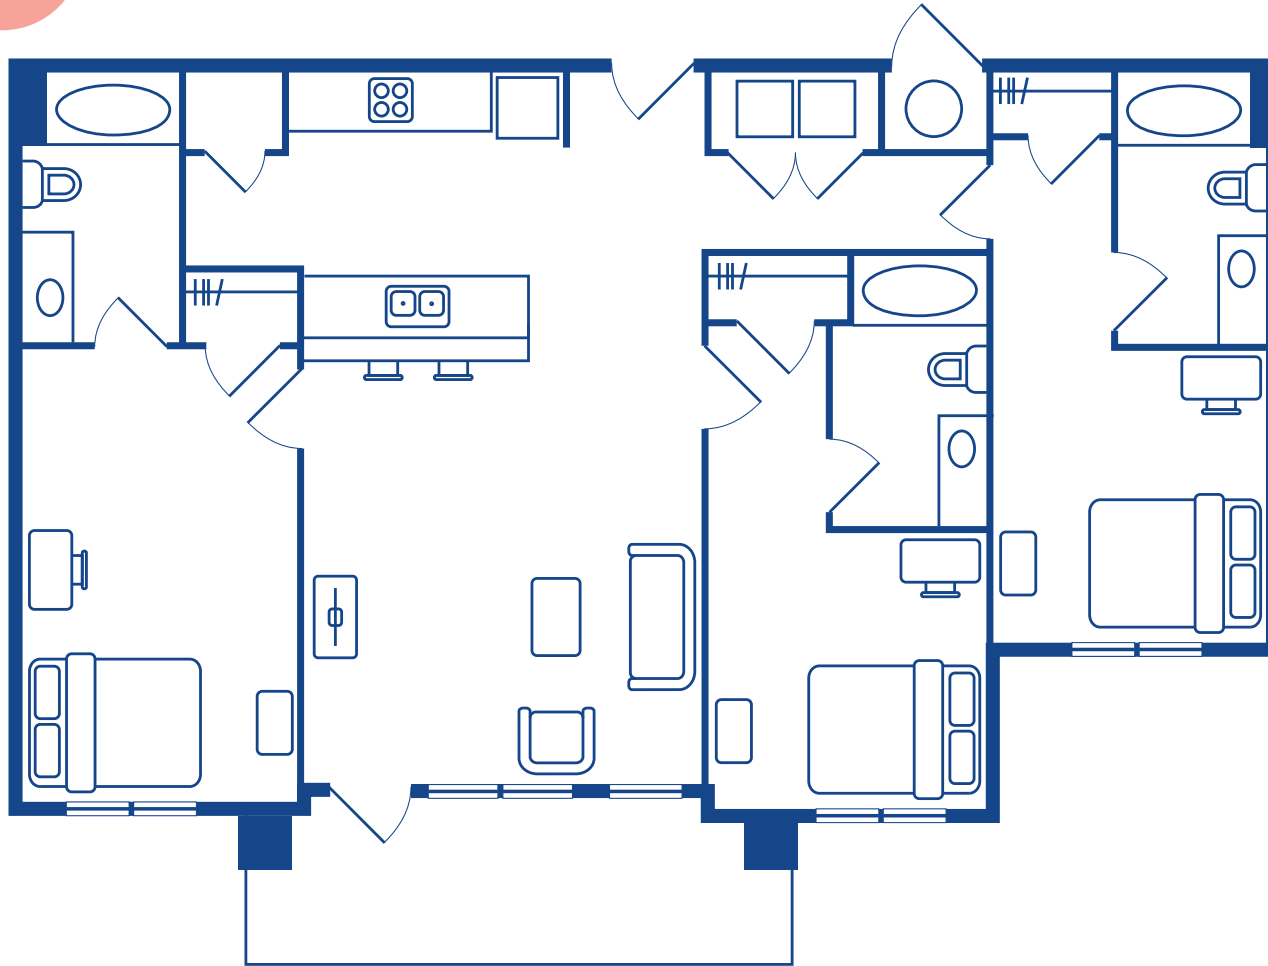

LUX\_C1

1,076 square feet

**C1 3 BEDROOM, 3 BATH**

1,076 square feet

**C1a 3 BEDROOM, 3 BATH**

1,162 square feet

**C2 3 BEDROOM, 3 BATH**