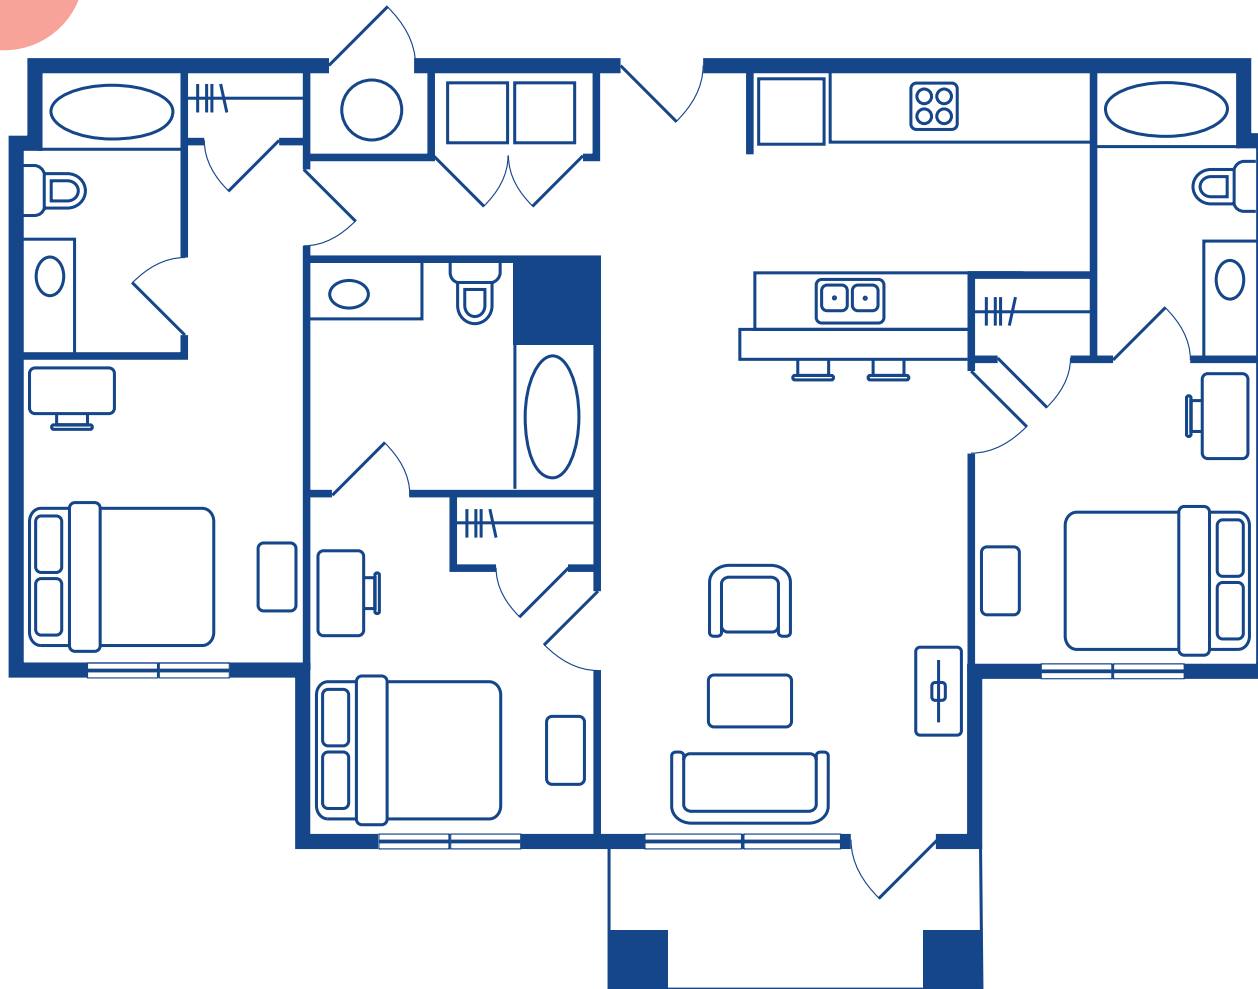

LUX\_C1

1,076 square feet

**C1 3 BEDROOM, 3 BATH**

1,076 square feet

**C1a 3 BEDROOM, 3 BATH**

1,162 square feet

**C2 3 BEDROOM, 3 BATH**